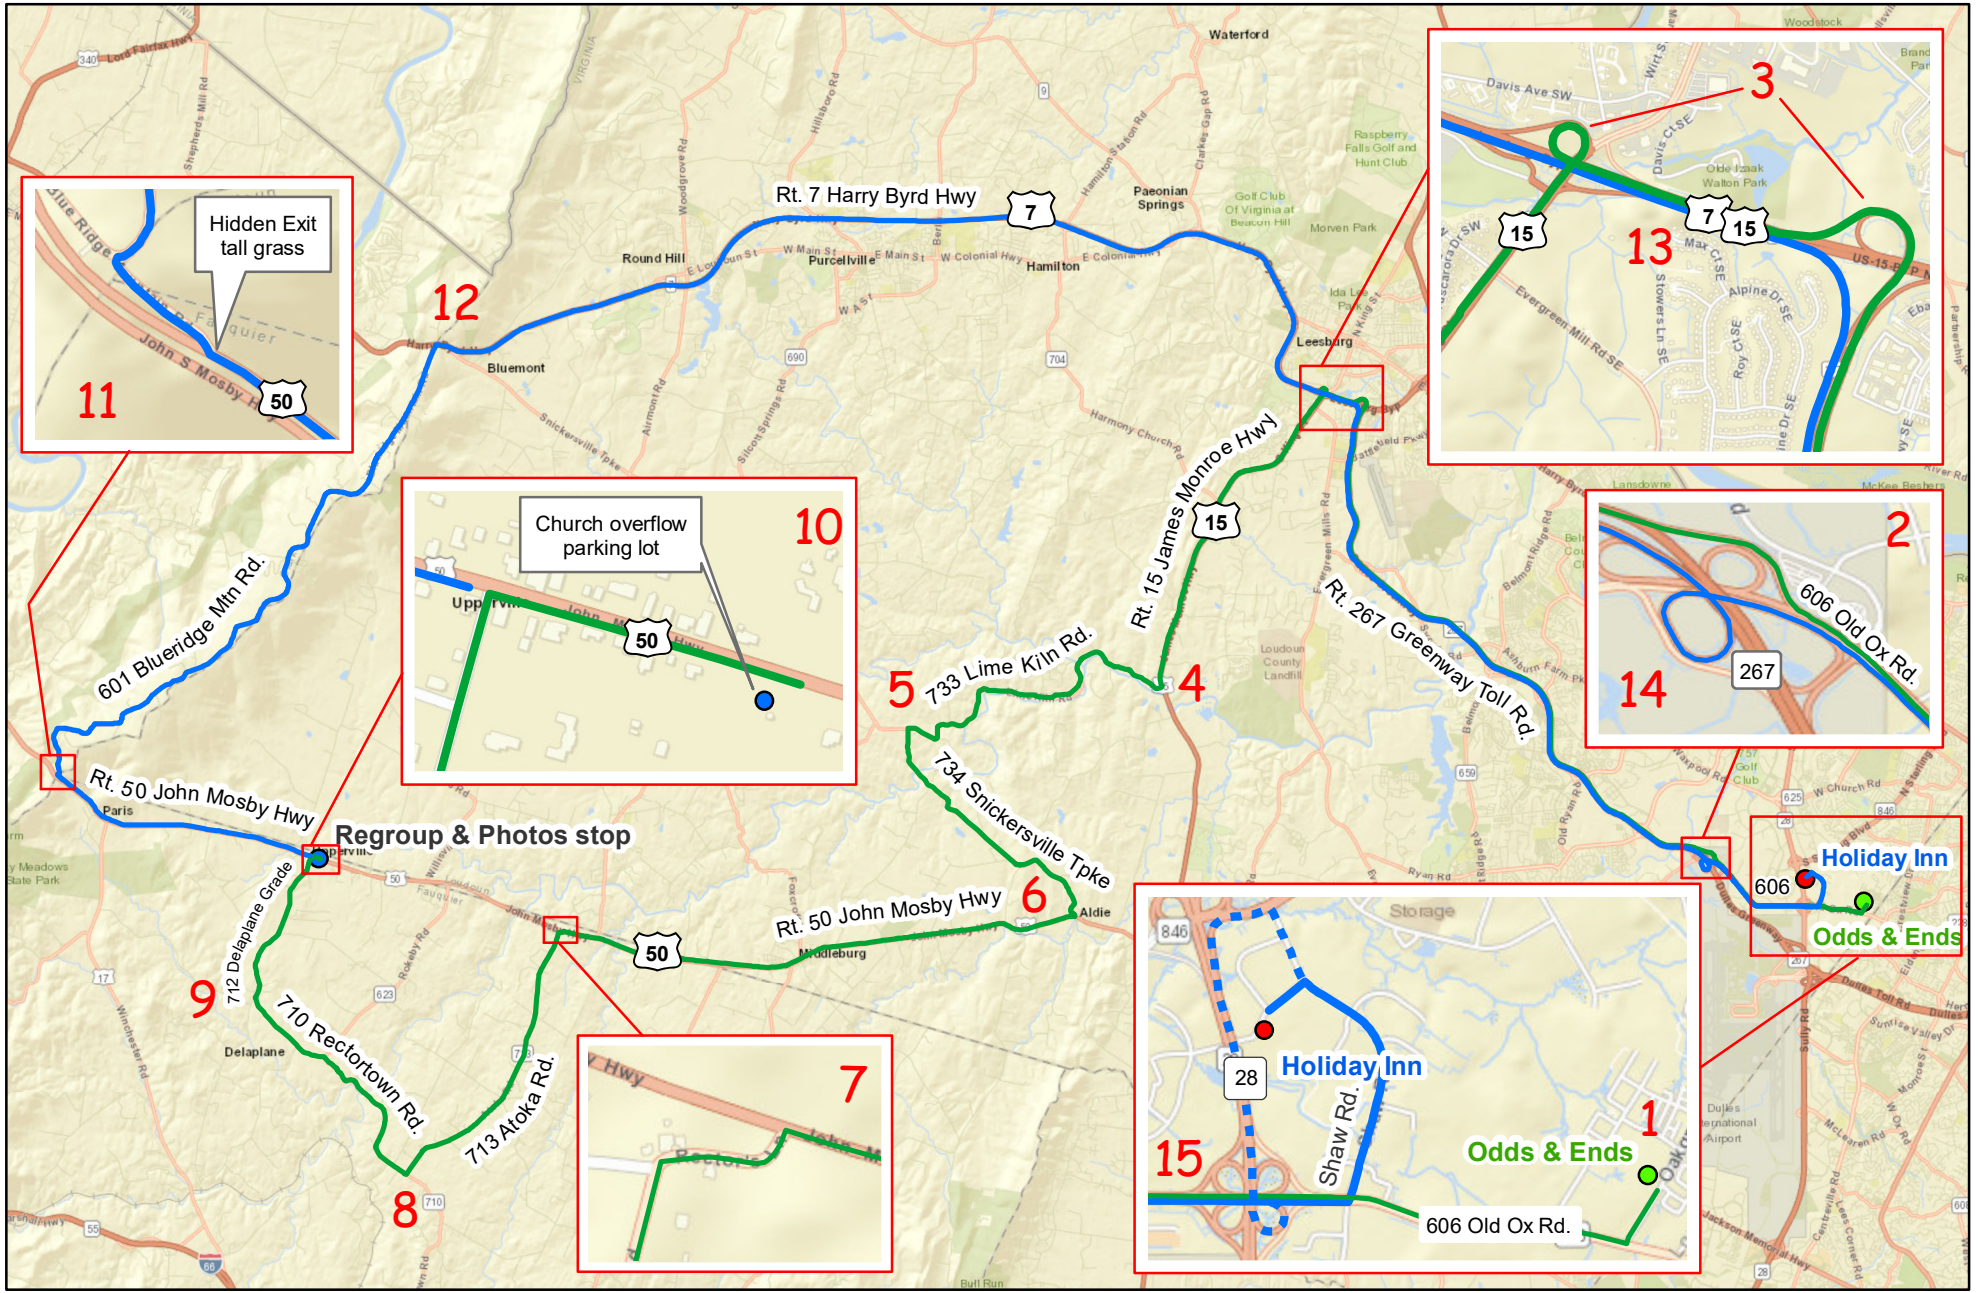

PORSCHE 928 Frenzy Fun Run 23 - 2019

map created by: Jon Pruess - "Captain Slow"

— Outbound

— Inbound

--- Alternate_return_via_Rt_28